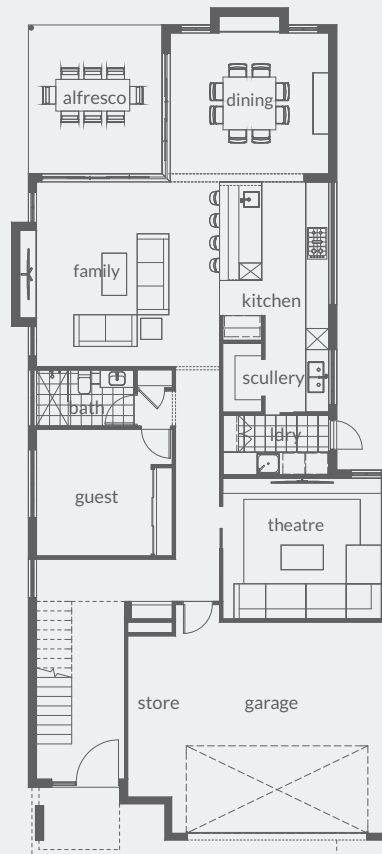

Industrie

Industrial Modern

This contemporary two storey designed home made up of sharp linear proportions and muted colour palette, is intended to accommodate growing families to thrive. With all the living and entertaining areas down-stairs and the gorgeous indoor/outdoor feel with large scale windows it is no wonder this home will evoke a sense of timelessness for years to come. Some soft landscaping of hedging and full -sized trees will soften the rugged looks of this attractive home. A well sized scullery is a budding chefs best friend coupled with a theatre room for those cosy movie nights. A dedicated study space upstairs is a great idea so that all bedrooms remain that sanctuary for a peaceful break of the hustle and bustle of city living.

lower

upper