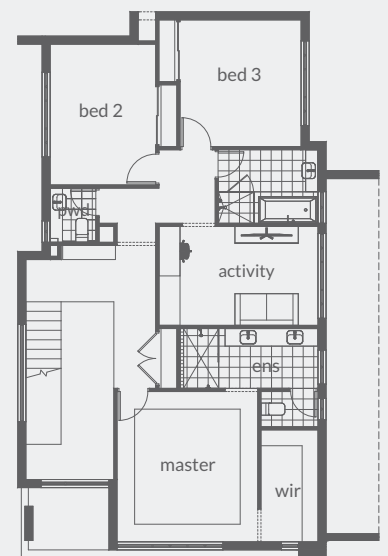

Industrie

Industrial Modern

This contemporary two storey designed home made up of sharp linear proportions and muted colour palette, is intended to accommodate growing families to thrive. With all the living and entertaining areas down-stairs and the gorgeous indoor/outdoor feel with large scale windows it is no wonder this home will evoke a sense of timelessness for years to come. Some soft landscaping of hedging and full -sized trees will soften the rugged looks of this attractive home. A well sized scullery is a budding chefs best friend coupled with a theatre room for those cosy movie nights. A dedicated study space upstairs is a great idea so that all bedrooms remain that sanctuary for a peaceful break of the hustle and bustle of city living.

lower

upper