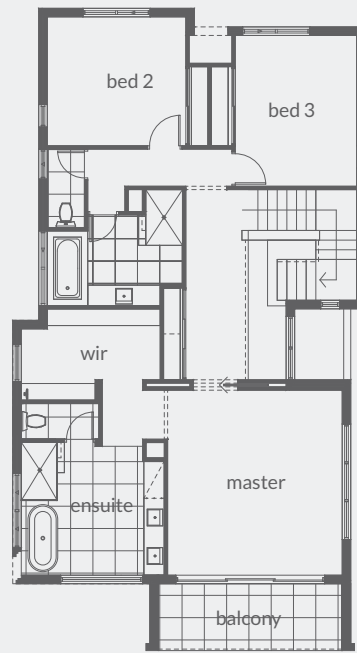

Farm Haus

Industrial Modern

With an architectural style difficult to immediately categorise, the Boulevard fuses elements of mid century modern with hints of the art deco era, creating a striking elevation that is both contemporary and nostalgic, and would be very much at home amongst the classic architectural styles of the Perth's western suburbs. Inside, the design is every inch contemporary living with the functional spaces wrapping around the open plan living and entertaining areas.

upper

lower