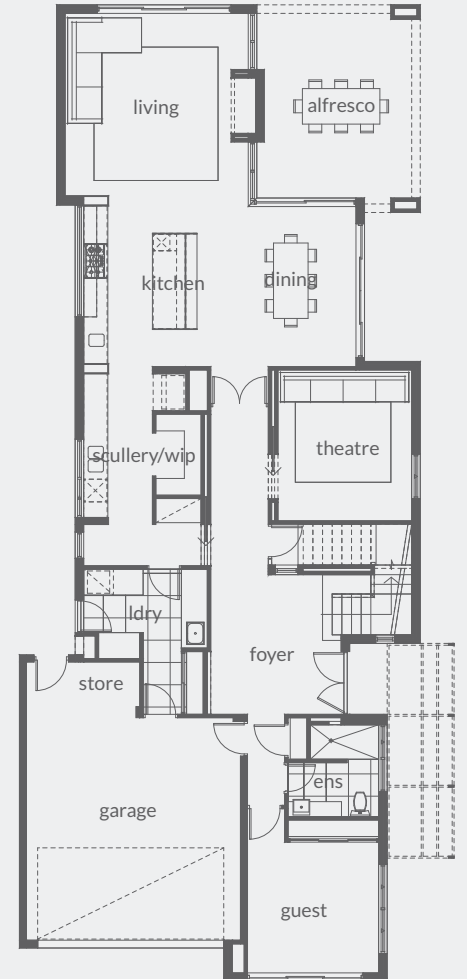

Farm Haus

Industrial Modern

With an architectural style difficult to immediately categorise, the Boulevard fuses elements of mid century modern with hints of the art deco era, creating a striking elevation that is both contemporary and nostalgic, and would be very much at home amongst the classic architectural styles of the Perth's western suburbs. Inside, the design is every inch contemporary living with the functional spaces wrapping around the open plan living and entertaining areas.

upper

lower