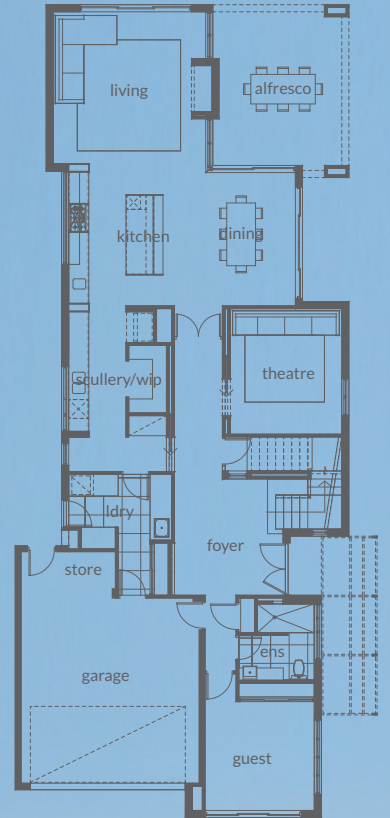

Farm Haus

Industrial Modern

Inspired by the German Alpine region, the FARM HAUS comes ready to enjoy the pleasures of the outdoors. From the tonal colours and mixtures of both brick and cladding this home is equipped to bring you back to nature by using its cabin like exterior and functional interior that will allow you to be one with your surroundings. With a subtle side entrance, galley style kitchen and privacy with the bedrooms upstairs this narrow lot design is all about uniqueness and comfortable style whilst allowing the picturesque windows throughout the home to filter and frame the outdoors.

upper

lower