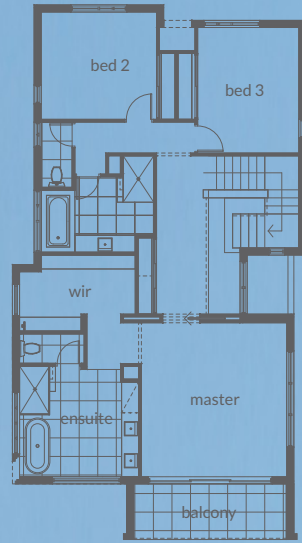

Farm Haus

Industrial Modern

Inspired by the German Alpine region, the FARM HAUS comes ready to enjoy the pleasures of the outdoors. From the tonal colours and mixtures of both brick and cladding this home is equipped to bring you back to nature by using its cabin like exterior and functional interior that will allow you to be one with your surroundings. With a subtle side entrance, galley style kitchen and privacy with the bedrooms upstairs this narrow lot design is all about uniqueness and comfortable style whilst allowing the picturesque windows throughout the home to filter and frame the outdoors.

upper

lower