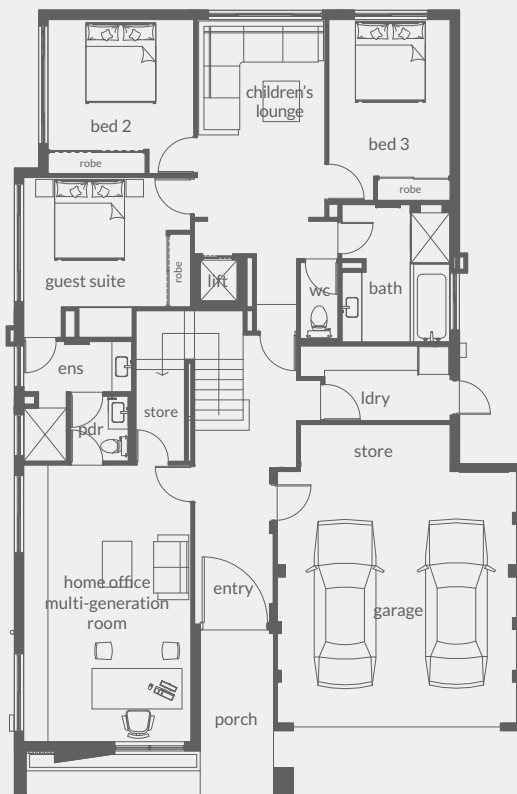

Le Soleil

Modern Upside Down

Le Soleil reimagines modern living with its innovative two-story upside-down design, standing out in Perth's bustling urban environment. From the outside, Le Soleil commands attention with its contemporary facade, showcasing clean lines, bold geometric shapes, and a blend of natural materials like stone and timber.

Expansive windows and glass panels dominate the exterior, allowing abundant natural light to flood the interiors and creating a welcoming, bright ambiance. This distinctive design ensures Le Soleil catches the eye while seamlessly integrating into its surroundings.

lower

upper