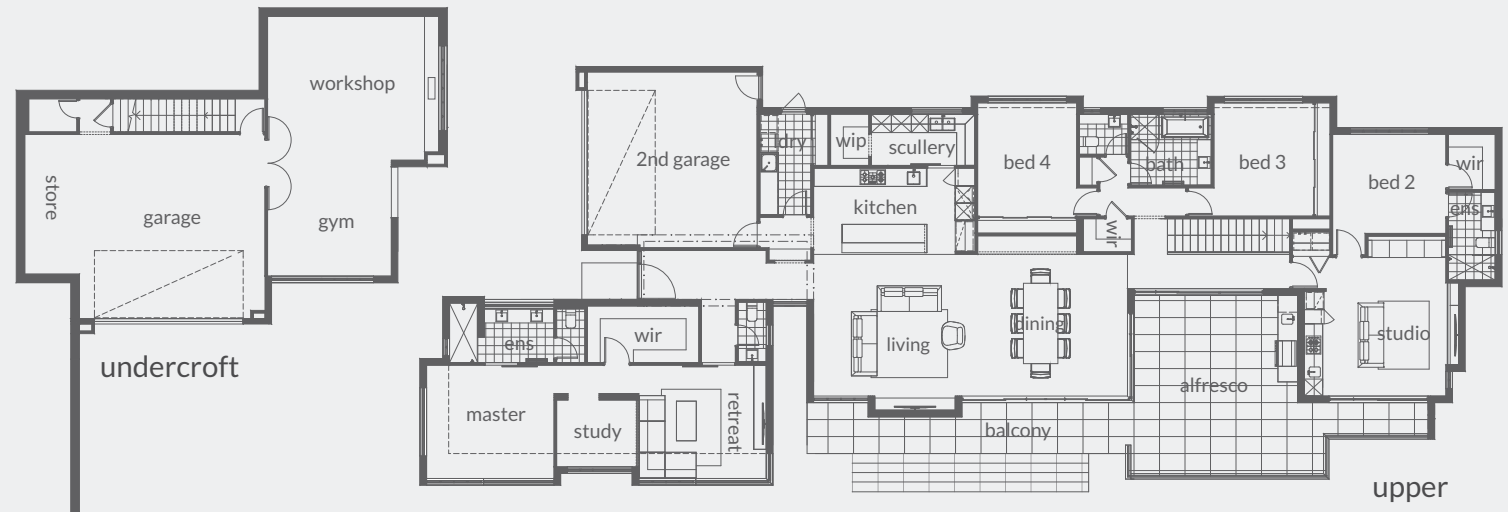

The Vista

Contemporary / Resort

Nothing but “spectacular” can describe this uniquely curated split- level designed home. With a resort style feel this home reminds us of a tranquil setting amongst the hectic backdrop of city living. With its front elevation full of large -scale windows, alfresco and balcony this home unobtrusively allows the outside in without comprising its sense of privacy, combining both a striking and inviting exterior. Having numerous well -appointed living areas throughout, this floorplan was intended for both function and carefree living at its finest.